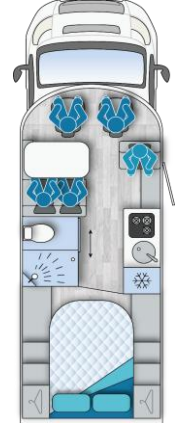

ILUSION

XMK

TECHNICAL DATA

i 590

i 590L

i 690

i 695

Layout description

Double transverse bed

French bed with electric height-adjustable garage

Single beds

Island bed

Chassis	Fiat Ducato Chassis lowered with widened axle 35 special	Fiat Ducato Chassis lowered with widened axle 35 special	Fiat Ducato Chassis lowered with widened axle 35 special	Fiat Ducato Chassis lowered with widened axle 35 special
Motorization	Diesel 2.2l (103Kw-140PS)	Diesel 2.2l (103Kw-140PS)	Diesel 2.2l (103Kw-140PS)	Diesel 2.2l (103Kw-140PS)
Length (mm)	5998	5998	6999	6999
Width (mm)	2350	2350	2350	2350
Approx. height. (mm) (with 16´)	2850	2850	2850	2850
Wheel base (mm)	3.800	3.800	3.800	3.800
Approx. interior height of garage (mm)	1135	1135	1190	1190
Width/height of garage door (driver and passenger side) (mm)	685X1085	685X1085	685X1085	685x1085
Maximum number of seats with 3-point safety belt while driving (op: add. 2-point seatbelt)	4	4	4	4
Sleeping places standard/option (H:with drop-down bed)	2/4H	2/4H	2/4H	2/4H
App. rear bed dimensions (mm)	1275x2190	1250x 1900 (op)	800x1855(right) 800x1930(left)	1350x1930
Drop-down front bed dimens.(mm)	1090x2005(op)	1090x2005(op)	1200x2005(op)	1200x2005(op)
Drop-down rear bed dimensions(mm)	-	1250x1900	-	-
Drop-down bed extension (in Option)	25cm	25cm	25cm	25cm
5th seat belt	-	-	OP	OP
GVW (kg)	3500	3500	3500	3500
Max. towed load (kg)	2000	2000	2000	2000
Floor width (mm)	70	70	70	70
Walls width (mm)	32	32	32	32
Roof width (mm)	33	33	33	33
Heating system	T. Combi 4	T. Combi 4	T. Combi 4	T. Combi 4
Fresh water tank volume (l)	100	100	100	100
Waste water tank volume (l)	100	100	100	100
Fridge capacity approx. (l)	144	144	144	144
Kitchen with tempered glass lid	2	2	3	3
Partition door between living room and bedroom	-	-	-	-
Transformation kit single rear beds to double bed (in Option)	-	-	OP	-