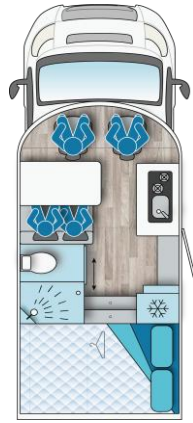

ILUSION

XMK

TECHNICAL DATA

i 590

i 590L

i 690

i 695

Layout description

Double transverse bed

French bed with electric height-adjustable garage

Single beds

Island bed

Chassis	Fiat Ducato Chassis lowered with widened axle 35 special	Fiat Ducato Chassis lowered with widened axle 35 special	Fiat Ducato Chassis lowered with widened axle 35 special	Fiat Ducato Chassis lowered with widened axle 35 special
Motorization	Diesel 2.2l (103Kw-140PS)	Diesel 2.2l (103Kw-140PS)	Diesel 2.2l (103Kw-140PS)	Diesel 2.2l (103Kw-140PS)
Length (mm)	5998	5998	6999	6999
Width (mm)	2350	2350	2350	2350
Approx. height. (mm) (with 16´)	2850	2850	2850	2850
Wheel base (mm)	3.800	3.800	3.800	3.800
Approx. interior height of garage (mm)	1135	1135	1190	1190
Width/height of garage door (driver and passenger side) (mm)	685X1085	685X1085	685X1085	685x1085
Maximum number of seats with 3-point safety belt while driving (op: add. 2-point seatbelt)	4	4	4	4
Sleeping places standard/option (H:with drop-down bed)	2/4H	2/4H	2/4H	2/4H
App. rear bed dimensions (mm)	1275x2190	1250x 1900 (op)	800x1855(right) 800x1930(left)	1350x1930
Drop-down front bed dimens.(mm)	1090x2005(op)	1090x2005(op)	1200x2005(op)	1200x2005(op)
Drop-down rear bed dimensions(mm)	-	1250x1900	-	-
Drop-down bed extension (in Option)	25cm	25cm	25cm	25cm
5th seat belt	-	-	OP	OP
GVW (kg)	3500	3500	3500	3500
Max. towed load (kg)	2000	2000	2000	2000
Floor width (mm)	70	70	70	70
Walls width (mm)	32	32	32	32
Roof width (mm)	33	33	33	33
Heating system	T. Combi 4	T. Combi 4	T. Combi 4	T. Combi 4
Fresh water tank volume (l)	100	100	100	100
Waste water tank volume (l)	100	100	100	100
Fridge capacity approx. (l)	144	144	144	144
Kitchen with tempered glass lid	2	2	3	3
Partition door between living room and bedroom	-	-	-	-
Transformation kit single rear beds to double bed (in Option)	-	-	OP	-