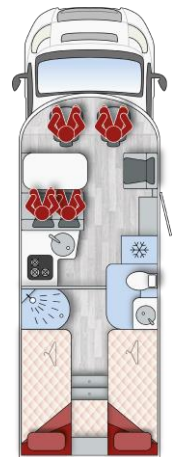

TECHNICAL DATA

i 690

i 695

i 730

i 740

Layout description

Single beds

Island bed