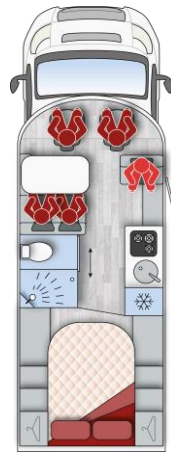

TECHNICAL DATA

i 690

i 695

i 730

i 740

Layout description

Single beds

Island bed