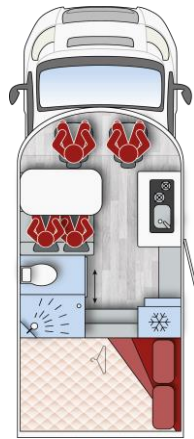

# ILUSION

### TECHNICAL DATA

**i 590**

**i 590FF H**

**i 590FT H**

**i 650H PLUS**

Layout description

**Double transverse bed**

**Rear lounge with facing seats and trans U-lounge**