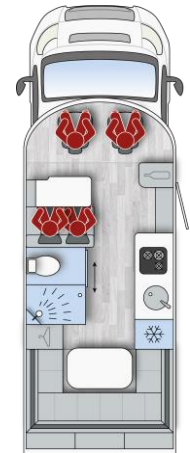

# ILUSION

### TECHNICAL DATA

**i 590**

**i 590FF H**

**i 590FT H**

**i 650H PLUS**

Layout description

**Double transverse bed**

**Rear lounge with facing seats and trans U-lounge**

**U-Shaped rear lounge**

**U-Shaped rear lounge**

Standard chassis

Fiat Ducato Euro 6 AR  
low frame with wide track 35 special

Fiat Ducato Euro 6 AR  
low frame with wide track 35 special

Fiat Ducato Euro 6 AR  
low frame with wide track 35 special