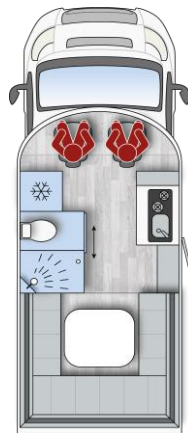

# ILUSION

### TECHNICAL DATA

**i 590**

**i 590FF H**

**i 590FT H**

**i 650H PLUS**

Layout description

**Double transverse bed**

**Rear lounge with facing seats and trans U-lounge**