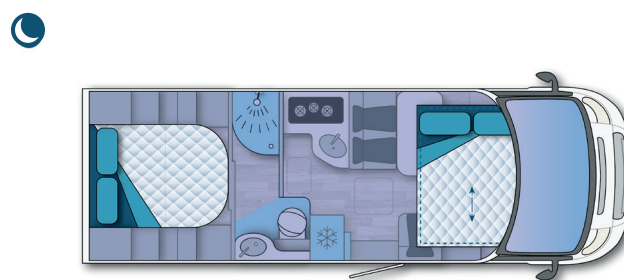

I7QB

Island rear bed

Item Code: I7QB24140ILUX

BEDS:

Island rear bed:

1380 x 1827 mm

Front drop-down bed (OP):

1400 x 1800 mm

2 HATCHBACKS:

655 x 1055 mm (inside hole)

FRIDGE:

144 L automatic energy selection fridge (AES) with double hinged door

KITCHEN:

Three burners with glass lid

GAS:

Capacity for 2 bottles of 13 Kg

FRESH WATER TANK:

Capacity: 105 L

Position: Inside under seat dinette

WASTE WATER TANK:

Capacity: 105 L

Position: Outside on the ground middle part of vehicle