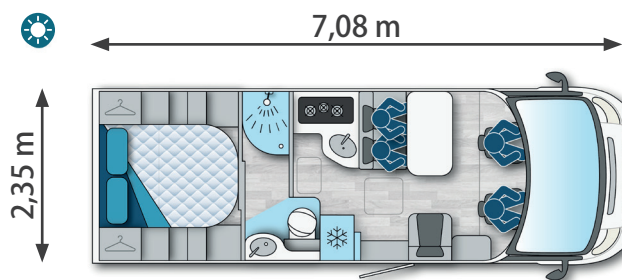

I7QB

Island rear bed

Item Code: I7QB24140ILUX

BEDS:

Island rear bed:

1380 x 1827 mm

Front drop-down bed (OP):

1400 x 1800 mm

2 HATCHBACKS:

655 x 1055 mm (inside hole)

FRIDGE:

144 L automatic energy selection fridge (AES) with double hinged door

KITCHEN:

Three burners with glass lid

GAS:

Capacity for 2 bottles of 13 Kg

FRESH WATER TANK:

Capacity: 105 L

Position: Inside under seat dinette

WASTE WATER TANK:

Capacity: 105 L

Position: Outside on the ground middle part of vehicle