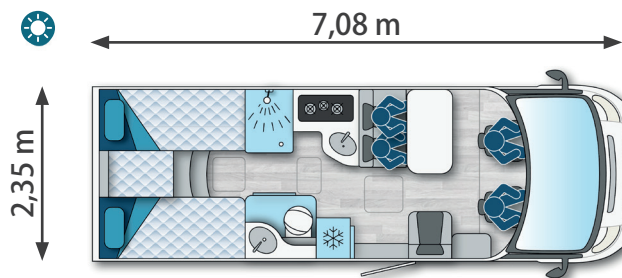

I7DB

Single rear beds

Item Code: I7DB24140ILUX

BEDS:

Right side bed: 770 x 1880 mm
 Left side bed: 770 x 1880 mm
 Front drop-down bed (OP): 1400 x 1800 mm

2 HATCHBACKS: 655 x 1055 mm (inside hole)

FRIDGE: 144 L automatic energy selection fridge (AES) with double hinged door

KITCHEN: Three burners with glass lid

GAS: Capacity for 2 bottles of 13 Kg

FRESH WATER TANK: Capacity: 105 L
Position: Inside under seat dinette

WASTE WATER TANK: Capacity: 105 L
Position: Outside on the ground middle part of vehicle