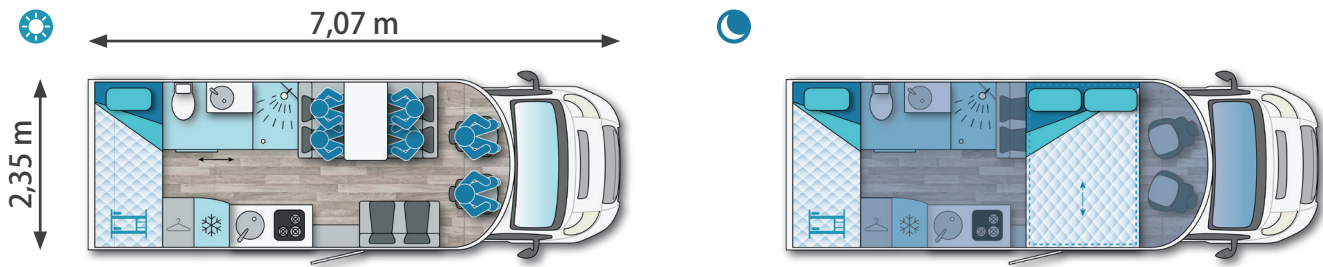

760 H XMK

Rear bunk beds

Item Code: 76024140XMK

BEDS:

Top bunk:

900 x 2190 mm

Lower bunk:

790 x 2150 mm

Front drop-down bed:

1500 x 2000 mm

Dining bed (OP):

1310 x 1850 mm

2 HATCHBACKS:

655 x 1055 mm (inside hole)

FRIDGE:

144 L automatic energy selection fridge (AES) with double hinged door

KITCHEN:

Three burners with glass lid

GAS:

Capacity for 2 bottles of 13 Kg

FRESH WATER TANK:

Capacity: 100 L

Position: Inside under seat dinette

WASTE WATER TANK:

Capacity: 100 L

Position: Outside on the ground middle part of vehicle

IMMER
LÄCHELN