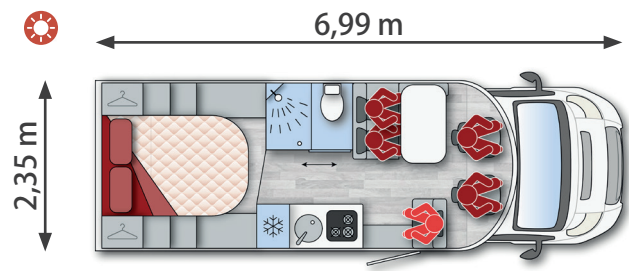

## Island rear bed

Item Code: 69524140X

**4/5**  
OP

**2/4/5**  
OP

**5**

**BEDS:** **Island rear bed:** 1350 x 1930 mm  
**Front drop-down bed (OP):** 1200 x 2005 mm

**2 HATCHBACKS:** 655 x 1055 mm (inside hole)

**FRIDGE:** 144 L automatic energy selection fridge (AES) with double hinged door

**KITCHEN:** Three burners with glass lid

**GAS:** Capacity for 2 bottles of 13 Kg

**FRESH WATER TANK:** Capacity: 100 L  
Position: Inside under seat dinette

**WASTE WATER TANK:** Capacity: 100 L  
Position: Outside on the ground middle part of vehicle