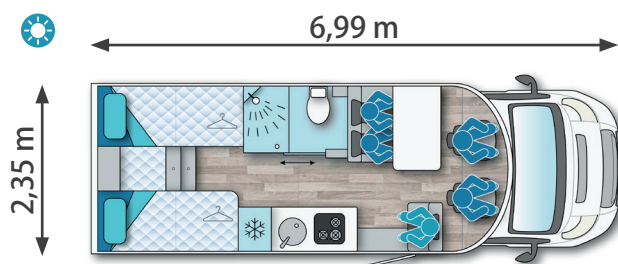

690 XMK

Single rear beds

Item Code: 69024140XMK

4/5
OP

2/4/5
OP

4

BEDS:

Right side bed: 800 x 1855 mm
Left side bed: 800 x 1930 mm
Kit SB to DB (OP): 2160 x 1840 mm
Front drop-down bed (OP): 1200 x 2005 mm

2 HATCHBACKS: 655 x 1055 mm (inside hole)

FRIDGE: 144 L automatic energy selection fridge (AES) with double hinged door

KITCHEN: Three burners with glass lid

GAS: Capacity for 2 bottles of 13 Kg

FRESH WATER TANK: Capacity: 100 L
Position: Inside under seat dinette

WASTE WATER TANK: Capacity: 100 L
Position: Outside on the ground middle part of vehicle

IMMER
LÄCHELN

ILUSION