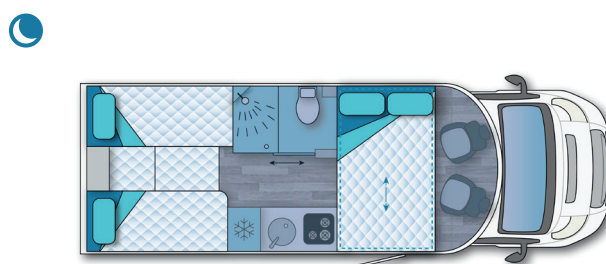

690 XMK

Single rear beds

Item Code: 69024140XMK

4/5
OP

2/4/5
OP

4

BEDS:

Right side bed: 800 x 1855 mm
Left side bed: 800 x 1930 mm
Kit SB to DB (OP): 2160 x 1840 mm
Front drop-down bed (OP): 1200 x 2005 mm

2 HATCHBACKS: 655 x 1055 mm (inside hole)

FRIDGE: 144 L automatic energy selection fridge (AES) with double hinged door

KITCHEN: Three burners with glass lid

GAS: Capacity for 2 bottles of 13 Kg

FRESH WATER TANK: Capacity: 100 L
Position: Inside under seat dinette

WASTE WATER TANK: Capacity: 100 L
Position: Outside on the ground middle part of vehicle

IMMER
LÄCHELN

ILUSION