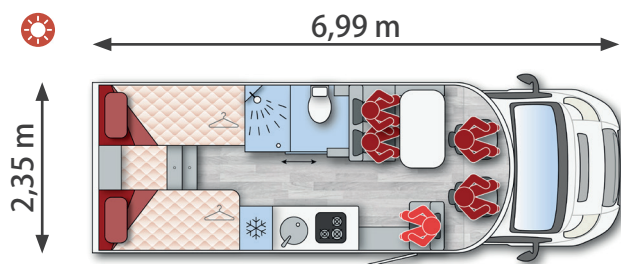

690 Premium

Single rear beds

Item Code: 69024140X

4/5
OP

2/4/5
OP

5

BEDS:

- Right side bed:** 800 x 1855 mm
- Left side bed:** 800 x 1930 mm
- Kit SB to DB (OP):** 2160 x 1800 mm
- Front drop-down bed (OP):** 1200 x 2005 mm

2 HATCHBACKS: 655 x 1055 mm (inside hole)

FRIDGE: 144 L automatic energy selection fridge (AES) with double hinged door

KITCHEN: Three burners with glass lid

GAS: Capacity for 2 bottles of 13 Kg

FRESH WATER TANK: Capacity: 100 L
Position: Inside under seat dinette

WASTE WATER TANK: Capacity: 100 L
Position: Outside on the ground middle part of vehicle