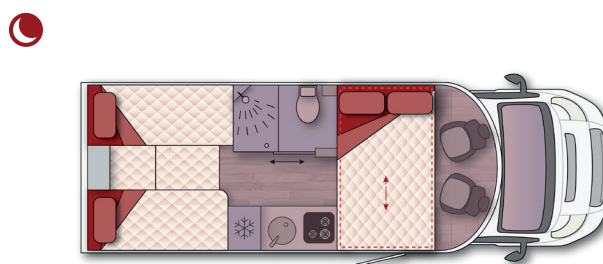

690 Premium

Single rear beds

Item Code: 69024140X

4/5
OP

2/4/5
OP

5

BEDS:

- Right side bed:** 800 x 1855 mm
- Left side bed:** 800 x 1930 mm
- Kit SB to DB (OP):** 2160 x 1800 mm
- Front drop-down bed (OP):** 1200 x 2005 mm

2 HATCHBACKS: 655 x 1055 mm (inside hole)

FRIDGE: 144 L automatic energy selection fridge (AES) with double hinged door

KITCHEN: Three burners with glass lid

GAS: Capacity for 2 bottles of 13 Kg

FRESH WATER TANK: Capacity: 100 L
Position: Inside under seat dinette