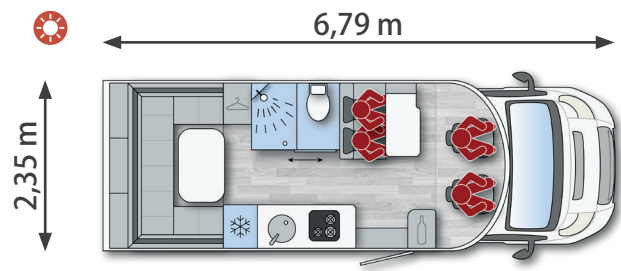

650Plus H Premium

U-Shaped lounge (and above drop-down bed at the rear standard)

Item Code: 65024140X

BEDS:

Rear lounge (MT):	1200 x 2190 mm
Rear drop-down bed (HT):	1350 x 2005 mm
Front drop-down bed (OP):	1200 x 2005 mm

2 HATCHBACKS: 520 x 650 mm (inside hole)

FRIDGE: 144 L automatic energy selection fridge (AES) with double hinged door

KITCHEN: Three burners with glass lid

GAS: Capacity for 2 bottles of 13 Kg

FRESH WATER TANK: Capacity: 100 L
Position: Inside under seat dinette

WASTE WATER TANK: Capacity: 100 L
Position: Outside on the ground middle part of vehicle