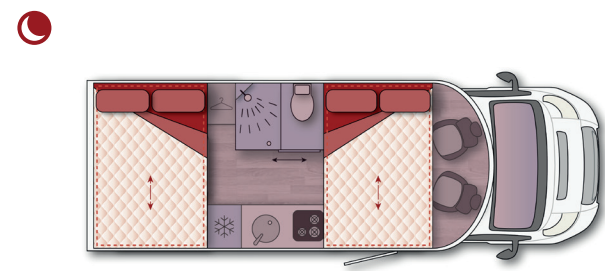

650Plus H Premium

U-Shaped lounge (and above drop-down bed at the rear standard)

Item Code: 65024140X

BEDS:

Rear lounge (MT):	1200 x 2190 mm
Rear drop-down bed (HT):	1350 x 2005 mm
Front drop-down bed (OP):	1200 x 2005 mm

2 HATCHBACKS: 520 x 650 mm (inside hole)

FRIDGE: 144 L automatic energy selection fridge (AES) with double hinged door

KITCHEN: Three burners with glass lid

GAS: Capacity for 2 bottles of 13 Kg

FRESH WATER TANK: Capacity: 100 L
Position: Inside under seat dinette