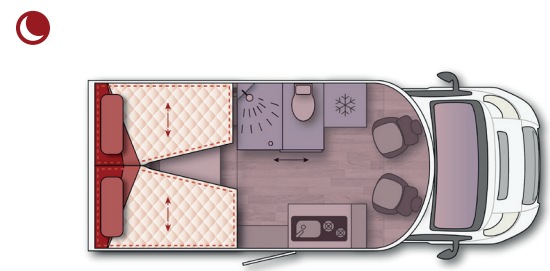

590FF H Premium

Face-to-Face Dinette and convertible seats into a U-Lounge

Item Code: 590FF24140X

2 x 1! Unique in the market!

BEDS:

- Rear lounge: 1890 x 2200 mm
- Rear drop-down bed (right): 1900 x 1000 mm
- Rear drop-down bed (left): 1800 x 1000 mm

GARAGE:

- 2 Hatchbacks (inside hole): 555 x 1055 mm
- Usable space with U-Lounge: 560 x 620 x 2200 mm
- Usable space with Face to Face: 1130 x 670 x 2200 mm

FRIDGE:

144 L automatic energy selection fridge (AES) with double hinged door