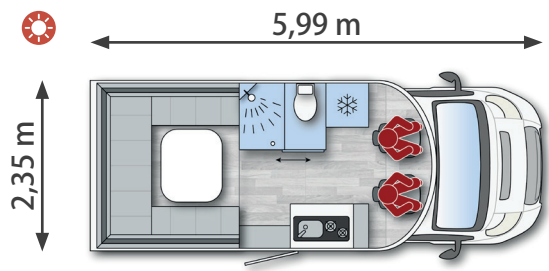

590FF H Premium

Face-to-Face Dinette and convertible seats into a U-Lounge

Item Code: 590FF24140X

2 x 1! Unique in the market!

BEDS:

- Rear lounge: 1890 x 2200 mm
- Rear drop-down bed (right): 1900 x 1000 mm
- Rear drop-down bed (left): 1800 x 1000 mm

GARAGE:

- 2 Hatchbacks (inside hole): 555 x 1055 mm
- Usable space with U-Lounge: 560 x 620 x 2200 mm
- Usable space with Face to Face: 1130 x 670 x 2200 mm

FRIDGE:

144 L automatic energy selection fridge (AES) with double hinged door

KITCHEN:

Two-burner kit + sink, with glass lid

GAS:

Capacity for 1 bottle of 13 Kg

FRESH WATER TANK:

Capacity: 120 L
Position: Outside on the ground in the back

WASTE WATER TANK:

Capacity: 100 L
Position: Outside on the ground middle part of vehicle