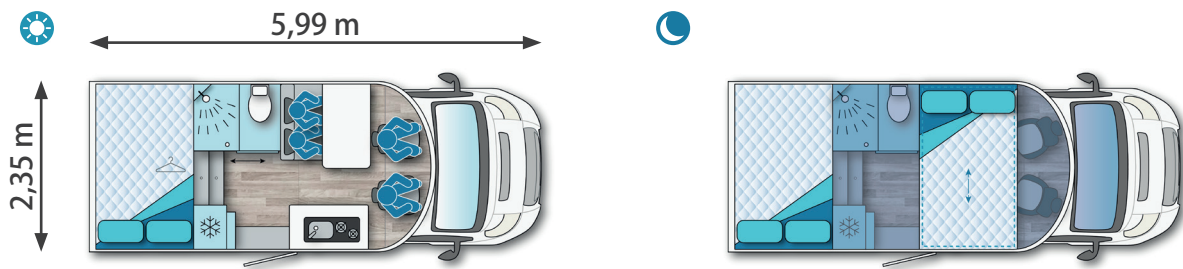

## 590 XMK

Large double bed

Item Code: 59024140XMK

**BEDS:**

Rear bed:

1275 x 2190 mm

Front drop-down bed (OP):

1090 x 2005 mm

**2 HATCHBACKS:**

655 x 1055 mm (inside hole)

**FRIDGE:**

144 L automatic energy selection fridge (AES) with double hinged door

**KITCHEN:**

Two-burner kit + sink, with glass lid

**GAS:**

Capacity for 2 bottles of 13 Kg

**FRESH WATER TANK:**

Capacity: 100 L

Position: Inside under seat dinette

**WASTE WATER TANK:**

Capacity: 100 L

Position: Outside on the ground middle part of vehicle

IMMER  
LÄCHELN

ILUSION