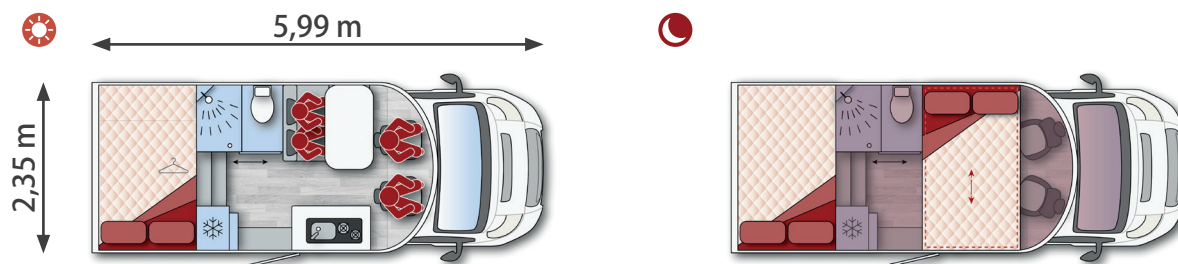

590 Premium

Large double bed

Item Code: 59024140X

BEDS:

Rear bed: 1275 x 2190 mm
Front drop-down bed (OP): 1090 x 2005 mm

2 HATCHBACKS: 655 x 1055 mm (inside hole)

FRIDGE: 144 L automatic energy selection fridge (AES) with double hinged door

KITCHEN: Two-burner kit + sink, with glass lid

GAS: Capacity for 2 bottles of 13 Kg

FRESH WATER TANK: Capacity: 100 L
Position: Inside under seat dinette

WASTE WATER TANK: Capacity: 100 L
Position: Outside on the ground middle part of vehicle